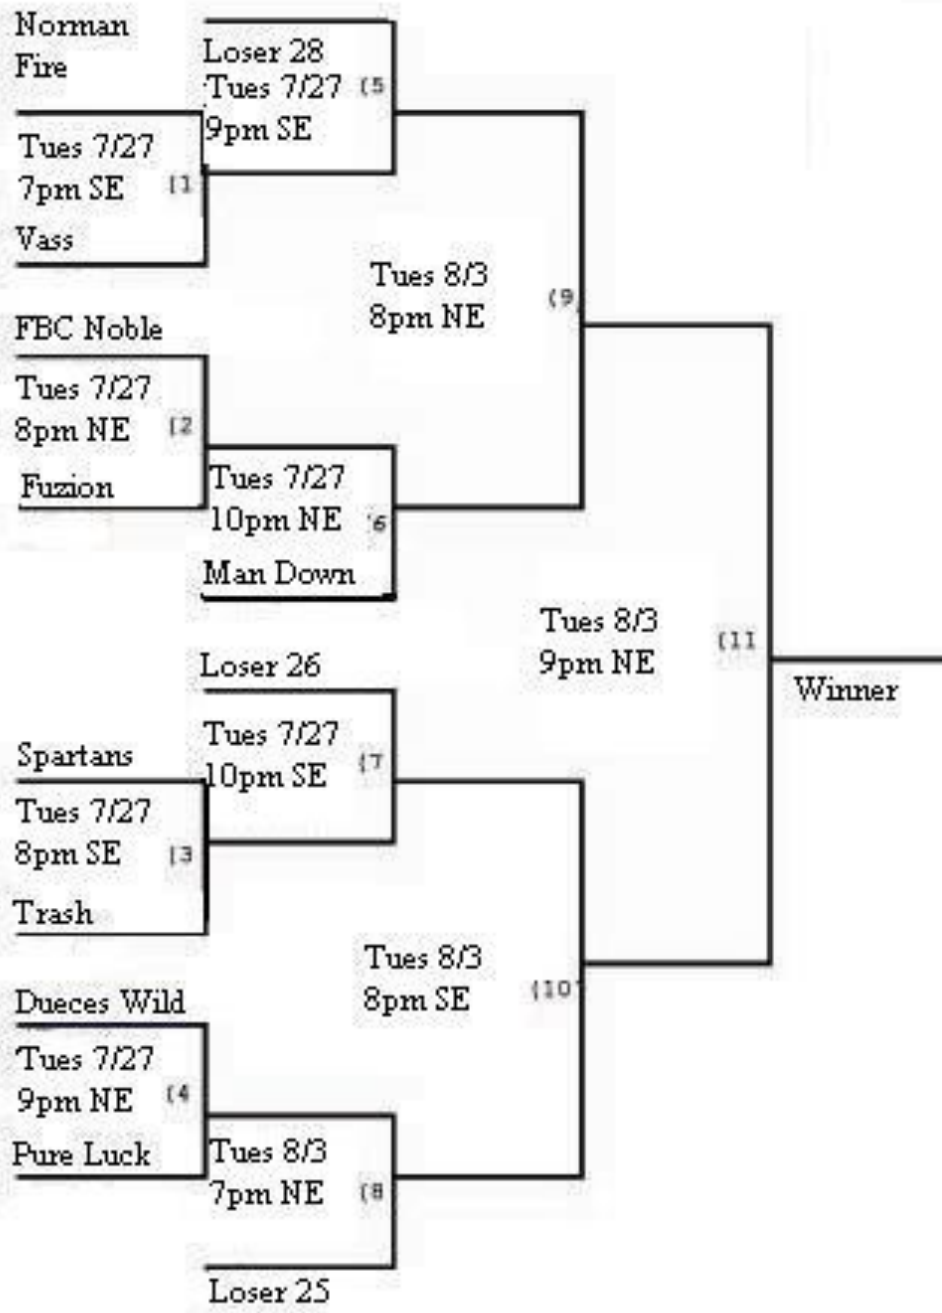

League Rules Apply

Gold Bracket: 5 Homeruns

Black Bracket: 3 Homeruns

Any team that is caught with an unsanctioned or illegal player is an automatic forfeit.

Gold Bracket

20 TEAM  
DOUBLE ELIMINATION

20

WINNER'S BRACKET

League Rules Apply

Black Bracket: 3 Homeruns

Any team that is caught with an unsanctioned or illegal player is an automatic forfeit

12 TEAM  
SINGLE ELIMINATION

12

20 TEAMS

LOSERS' BRACKET