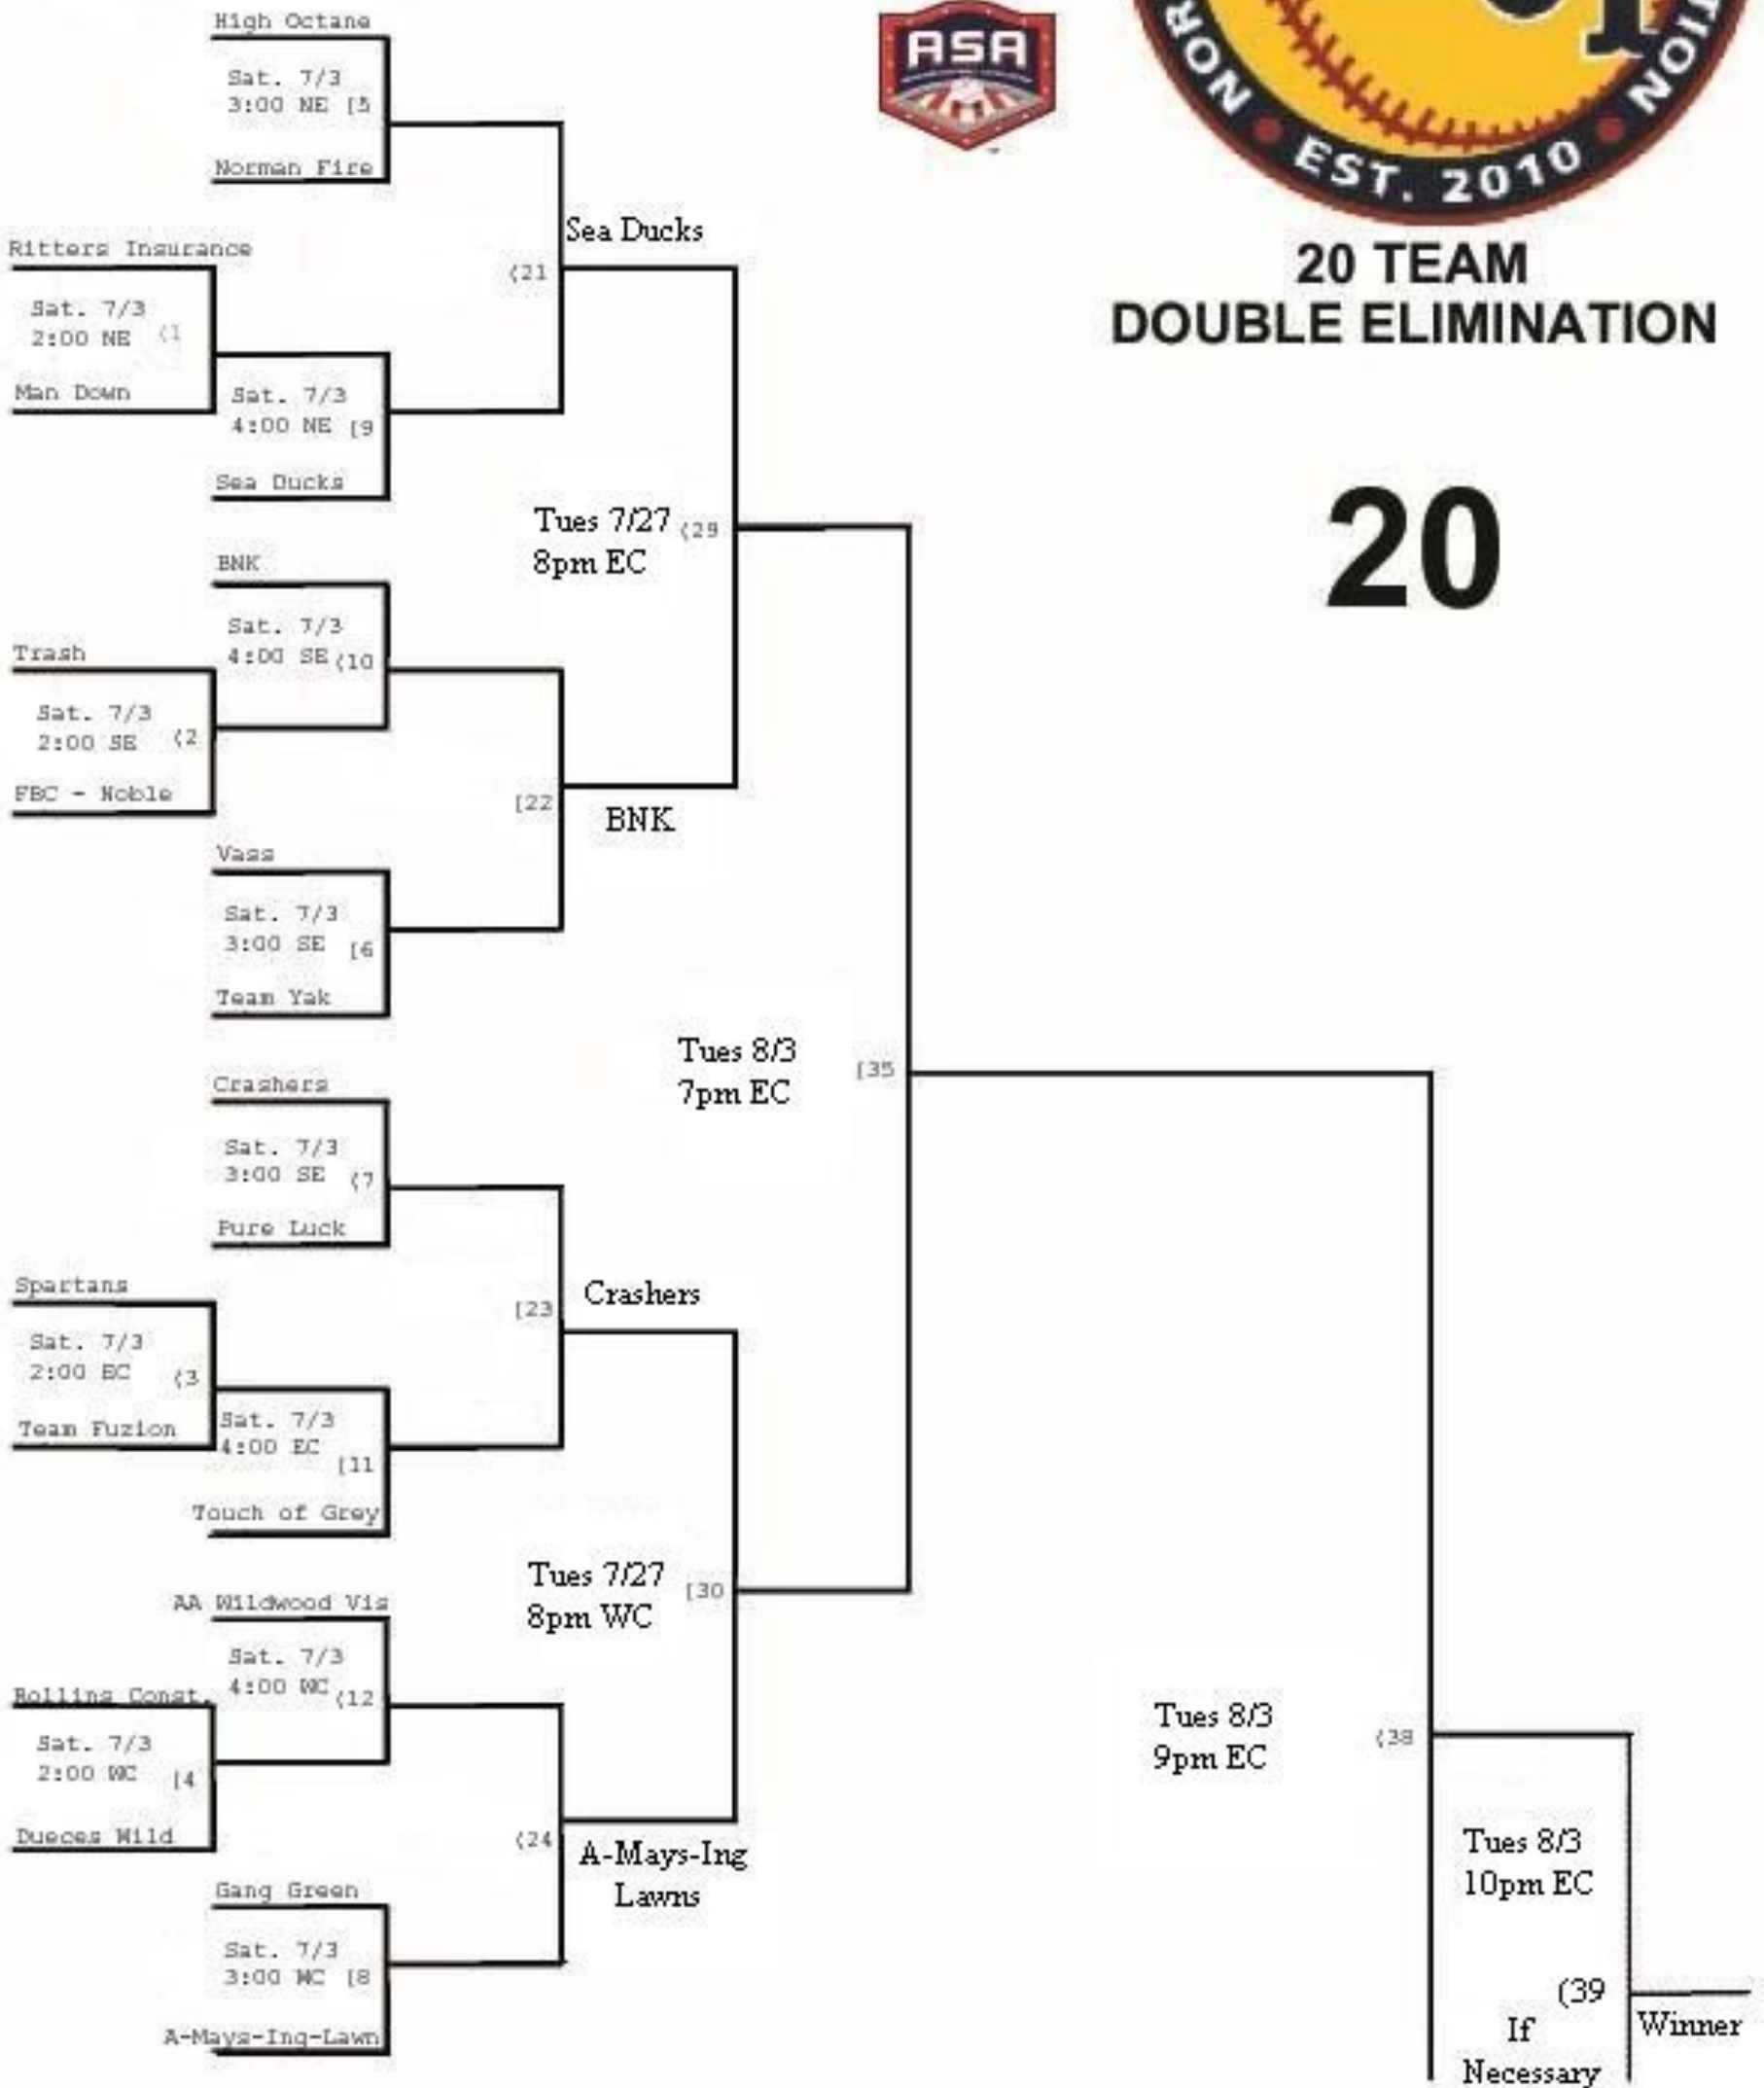

League Rules Apply

Gold Bracket: 5 Homeruns

Black Bracket: 3 Homeruns

Any team that is caught with an unsanctioned or illegal player is an automatic forfeit.

Gold Bracket

20 TEAM  
DOUBLE ELIMINATION

20

WINNER'S BRACKET

League Rules Apply

Black Bracket: 3 Homeruns

Any team that is caught with an unsanctioned or illegal player is an automatic forfeit

12 TEAM  
SINGLE ELIMINATION

12

20 TEAMS

LOSERS' BRACKET