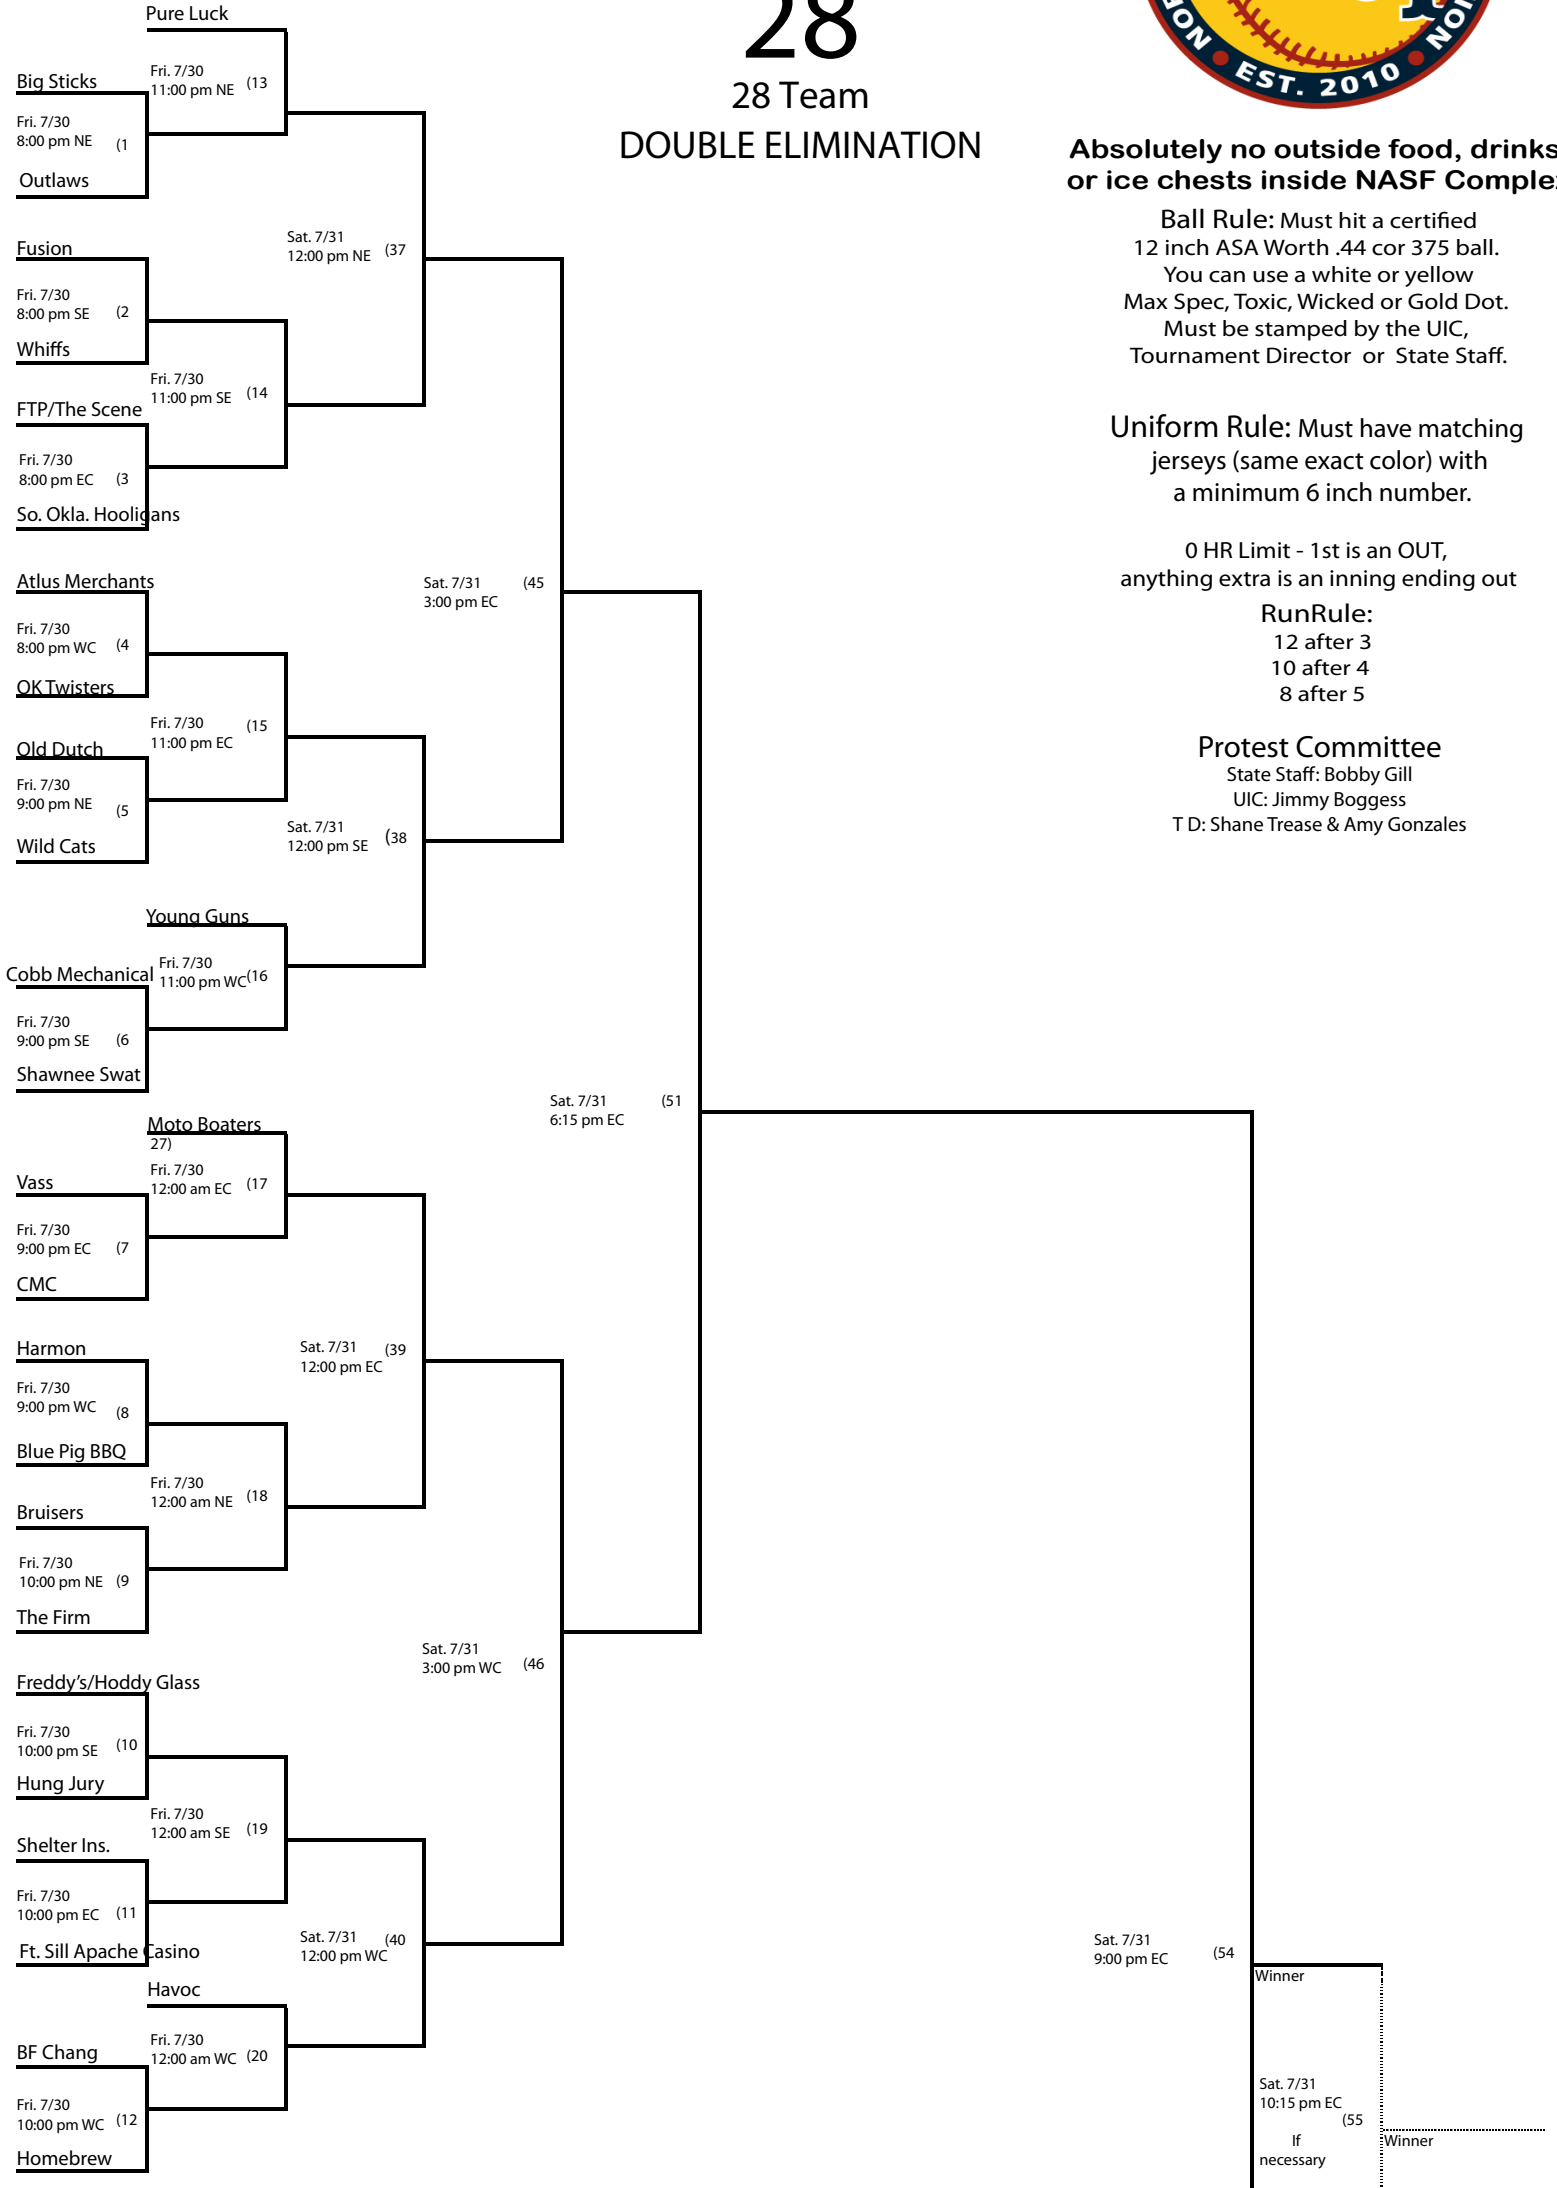

**MSP F STATE
JULY 30 - 31 2010
REAVES PARK - NORMAN, OKLAHOMA**

WINNERS BRACKET

28

28 Team

DOUBLE ELIMINATION

Absolutely no outside food, drinks or ice chests inside NASF Complex

Ball Rule: Must hit a certified 12 inch ASA Worth .44 cor 375 ball. You can use a white or yellow Max Spec, Toxic, Wicked or Gold Dot. Must be stamped by the UIC, Tournament Director or State Staff.

Uniform Rule: Must have matching jerseys (same exact color) with a minimum 6 inch number.

0 HR Limit - 1st is an OUT, anything extra is an inning ending out

RunRule:
12 after 3
10 after 4
8 after 5

Protest Committee
State Staff: Bobby Gill
UIC: Jimmy Boggess
T D: Shane Trease & Amy Gonzales

LOSERS BRACKET